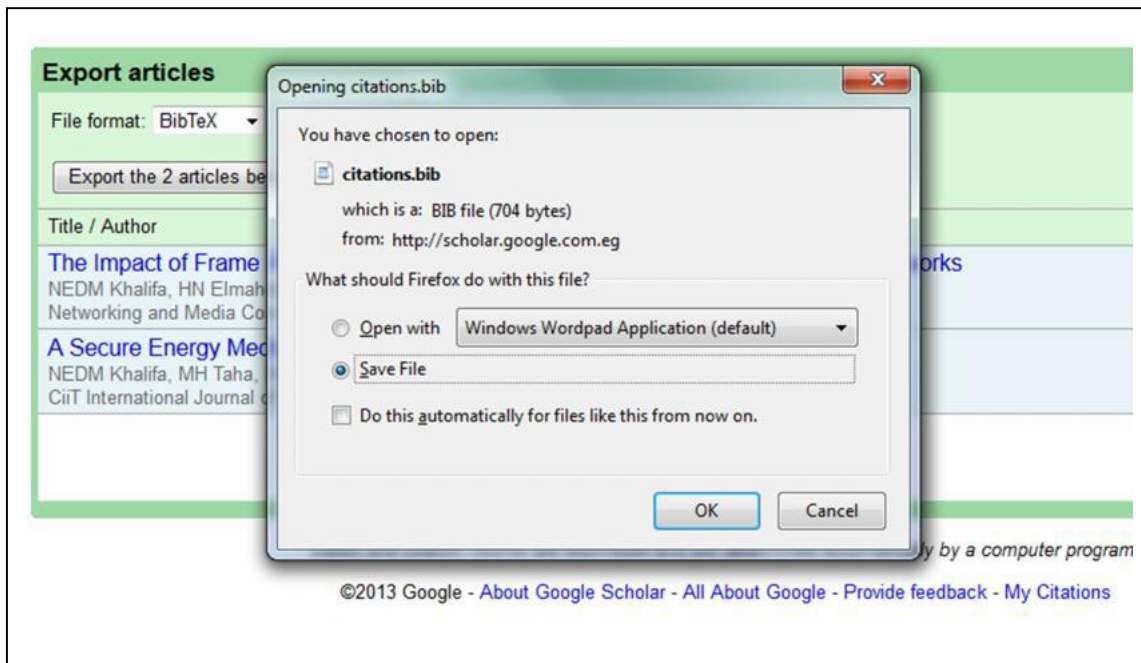

4- Save the file as shown in Figure