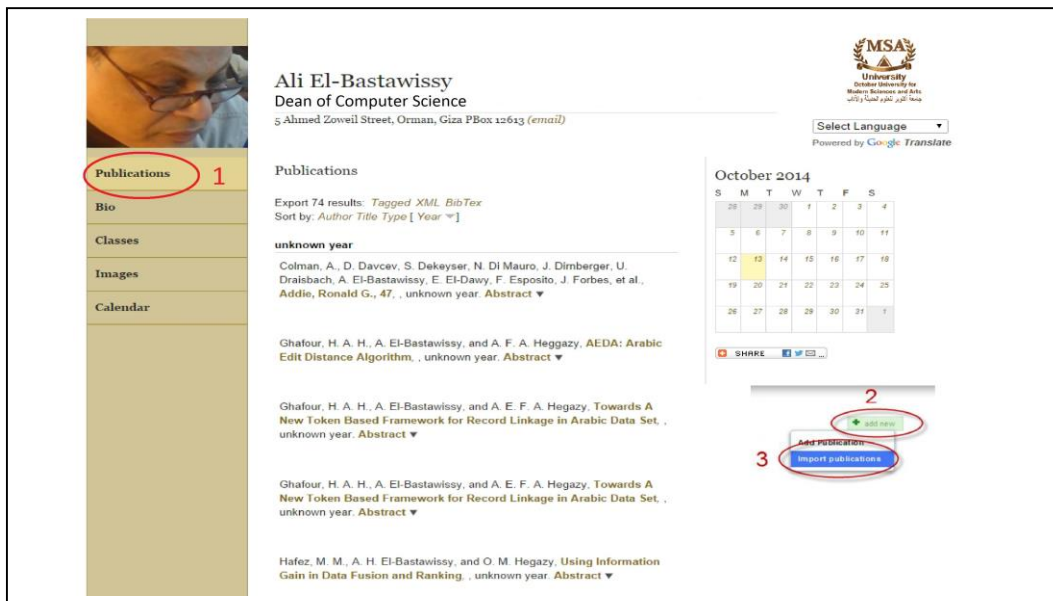

Actions menu: Add, **Export**, Merge, Delete, View trash, Profile updates

3- Select the file format Bibtex and Click Export all my articles as shown in Figure

4- Save the file as shown in Figure

- 5- Go to Page researcher on MSA University Scholar and click on publications and click on add new then import publications as shown in Figure